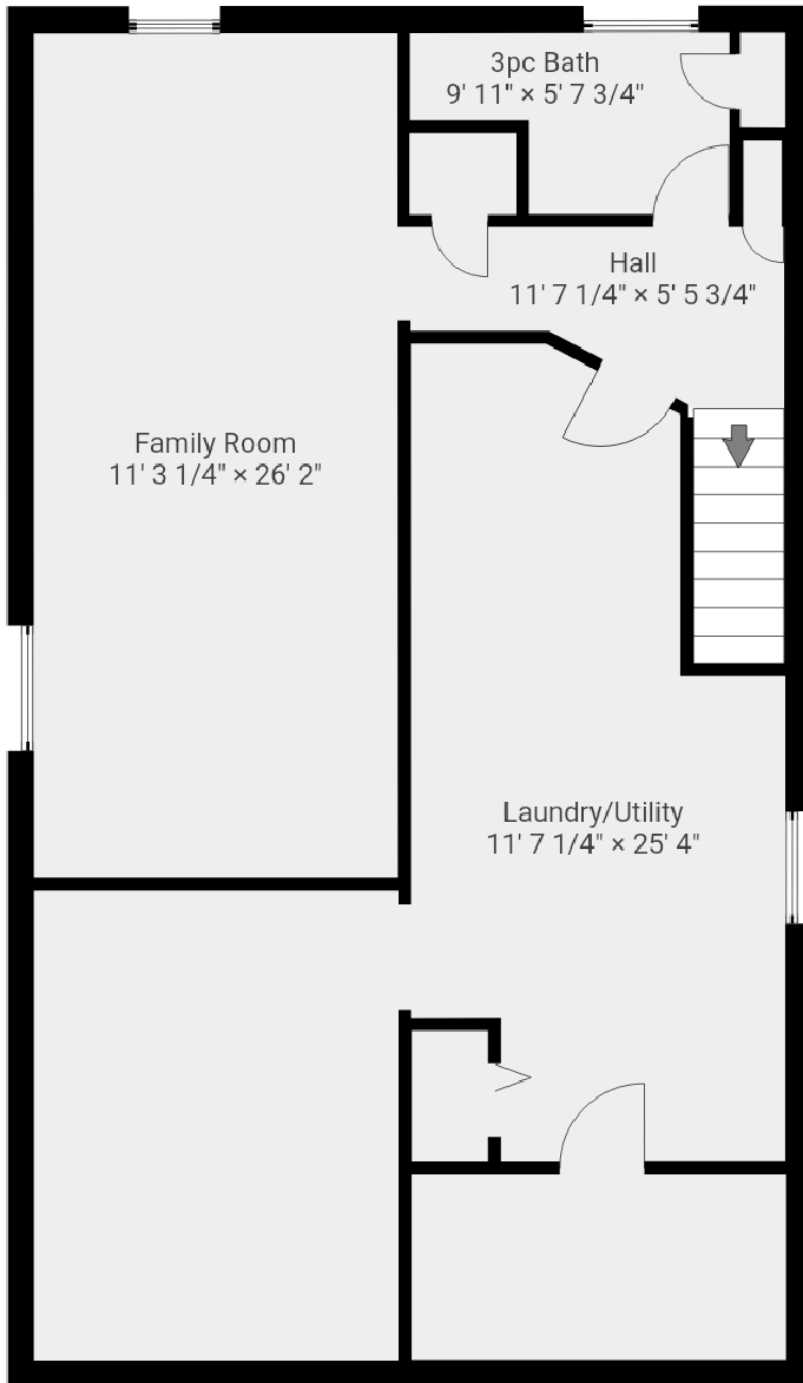

624 7th Ave
Hamilton, ON

Total Above Grade Exterior ft²
Approx Above Grade Exterior Area = 1363

Total Exterior ft²
Approx Exterior Area (basement included) = 2428

Basement
(below grade)

Approx Interior Area = 957 ft²

Approx Exterior Area = 1065 ft²

All room dimensions and floor areas must be considered approximate and are subject to independent verification.